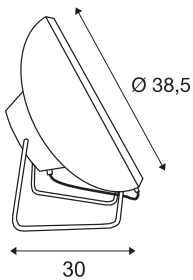

## I-RING FLOOR

floor stand, LED, 3000K, round, white, red textile cable, 14W

The dimmable I-RING FLOOR floor stand, from the luminaire series designed by Andreas Robertz, has two hidden premium LED modules as well as an exceptional design. The steel luminaire features a 1.5 m long connection lead. Thanks to the pre-installed 500mA LED driver, it can be directly connected to the 230V mains supply.

## TECHNICAL DATA

Item no.:	156321
Lamps included	0
Number of different light outlets	1
Primary nominal voltage	220-240V ~50/60Hz mA/V
Secondary power / secondary voltage	500 mA/V
Vertical tilting range	90 °
Height	38.5 cm
Diameter	38.5 cm
Depth	40.0 cm
Net weight	2.656 kg
Gross weight	4.935 kg
IP Code	IP 20
Safety class	I
Impact resistance class	IK03
Impact resistance	0,3499999999999998 Joule
Assembly	Mobile
Dimming technology	Switch Dimmable
Wattage	14 W
Lumen	950 lm
Colour temperature	3000 Kelvin
Beam angle	135 °
Color	white