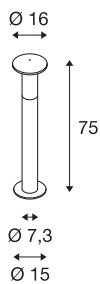

ALPHA MUSHROOM 75

outdoor floor stand, TC-(D,H,T,Q)SE, IP55, silver-grey, Ø/H 16/75 cm, max. 24W

The aluminium-made floor stand of the ALPHA MUSHROOM 75 emits its light via one opalescent mushroom-shaped lamp head made from PC. With protection class IP55, it is suitable for outdoor use. As optional accessories for the colour and size versions available, we offer suitable earth spikes, concrete anchor sets, hanger bolt sets and a connection box for safe electrical connection within the round bollard. Connection is made to the 230V mains voltage.

TECHNICAL DATA

Item no.:	228942
Socket	E27
Number of sockets	1
Lamps included	0
Primary nominal voltage	230V ~50Hz mA/V
Height	75.0 cm
Diameter	16.0 cm
Net weight	1.293 kg
Gross weight	1.98 kg
IP Code	IP 55
Safety class	II
Assembly	Surface
Assembly details	Ground, Ground with Acc.
Wattage	24 W
Color	grey