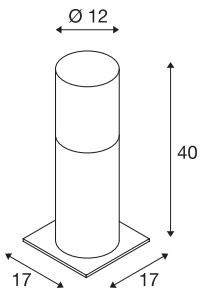

LISENNE POLE 40

E27, grey, IP54

The discreet LISENNE floor stand comes with a smoked-glass look on a base made of basalt. With its in-built E27 socket, the luminaire is suitable for both LED and energy-saving lamps. An earth spike and a concrete anchor set are optionally available. In addition, the installation can be extended by adding appropriate wall, ceiling, table and pendant lights from the series.

TECHNICAL DATA

Item no.:	1000665
Socket	E27
Number of sockets	1
Lamps included	0
Primary nominal voltage	230V ~50/60Hz mA/V
Height	40.0 cm
Diameter	12.0 cm
Net weight	5.405 kg
Gross weight	6.132 kg
IP Code	IP 54
Safety class	I
Assembly	Surface
Assembly details	Ground
Wattage	23 W
Color	grey
BIG WHITE Page	572

Recommended lamp

1001756	LED lamp , ST58, E27, 7,1W, 2700K, 330°, clear
---------	--

Accessories

229422	Earth spike , galvanised steel, 50 cm
--------	---------------------------------------

Notes
