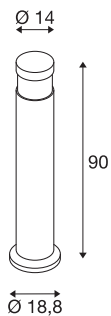

## POLE PARC 90

outdoor floor stand, LED, 3000K, anthracite, IP44

The POLE PARC 90 aluminium floor stand is particularly suitable for illuminating extensive gardens and parks because of its size. By the obliquely directed lamellae of the integrated grid a very effective illumination of the environment is achieved. It is suitable for use outdoors thanks to its IP44 protection class. Thanks to the built-in LED constant current driver, the electrical connection is made directly to the 230V mains power supply.

## TECHNICAL DATA

Item no.:	1000760
Lamps included	0
Number of different light outlets	1
Primary nominal voltage	100-240V ~50/60Hz mA/V
Secondary power / secondary voltage	145 mA/V
Height	90.0 cm
Diameter	14.0 cm
Net weight	5.918 kg
Gross weight	6.468 kg
IP Code	IP 44
Safety class	I
Impact resistance class	IK06
Assembly	Surface
Assembly details	Ground
Wattage	21 W
Lumen	1000 lm
Colour temperature	3000 Kelvin
Color	anthracite
CRI	>80
Binning	6
LXXBXX data	70/50
Service life	35000 h