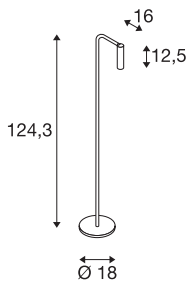

KARPO TL

LED Indoor floor stand, black, 3000K

KARPO series lights are available in white and black. It has a cylindrical spotlight which can be individually directed via a joint. The swivel and tilting range allows you to optimally light up the room. The integrated premium LEDs provide high energy efficiency. The luminaire also has a high colour rendering index of 90. The luminaires can be directly connected to the 230V mains supply.

TECHNICAL DATA

Item no.:	1001463
Lamps included	0
Primary nominal voltage	100-240V ~50/60Hz mA/V
Secondary power / secondary voltage	500 mA/V
Vertical tilting range	90 °
Horizontal rotation range	330 °
Width	18.0 cm
Height	124.3 cm
Depth	16.0 cm
Net weight	2.607 kg
Gross weight	4.139 kg
IP Code	IP 20
Safety class	II
Assembly	Mobile
Dimming technology	Switch Dimmable
Wattage	6.5 W
Lumen	330 lm
Colour temperature	3000 Kelvin
Beam angle	40 °
Color	black
CRI	>90
Binning	3

LXXBXX data	70/50
Service life	30000 h
BIG WHITE Page	83

Notes
