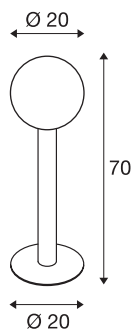

## GLOO PURE 70 Pole

outdoor floor stand, E27, anthracite, IP44

The GLOO PURE floor luminaire consists of a painted aluminium tube that terminates in an frosted real glass ball. Equipped with an E27 socket, both energy-saving and LED lamps can be used. It is suitable for use outdoors thanks to its IP44 protection class. The GLOO PURE series also includes wall lights as well as floor stands, and can therefore be used universally. As an option an earth spike as well as a connection box for safe electrical connection to the round luminaire upright, are available. Connection is made to the 230V mains voltage.

## TECHNICAL DATA

Item no.:	1002001
Socket	E27
Number of sockets	1
Lamps included	0
Primary nominal voltage	230V ~50Hz mA/V
Height	70.0 cm
Diameter	20.0 cm
Net weight	1.796 kg
Gross weight	2.822 kg
IP Code	IP 44
Safety class	I
Impact resistance class	IK02
Impact resistance	0,200000000000000001 Joule
Assembly	Surface
Assembly details	Ground
Wattage	23 W
Color	anthracite
BIG WHITE Page	574