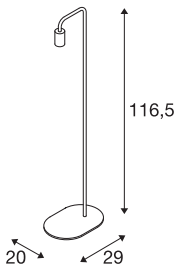

FITU WL

indoor floor stand, E27, white, max. 24W

The FITU table lamp from our MIX & MATCH System is available in various colours. The FITU product family impresses with its wide variety of application possibilities. With its built-in E27 socket, the luminaire is suitable for both LED and energy-saving bulbs. The electrical connection is made directly to the 230V mains supply.

TECHNICAL DATA

Item no.:	1002145
Socket	E27
Number of sockets	1
Primary nominal voltage	220-240V ~50/60Hz mA/V
Length	29.0 cm
Width	20.0 cm
Height	116.5 cm
Net weight	1.778 kg
Gross weight	4.121 kg
IP Code	IP 20
Safety class	II
Impact resistance class	IK03
Impact resistance	0,34999999999999998 Joule
Assembly	Mobile
Wattage	24 W
Color	white
Maximum ambient temperature	30 °C
BIG WHITE Page	85