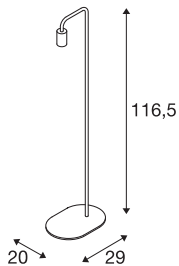

## FITU WL

indoor floor stand, E27, black, max. 24W

The FITU table lamp from our MIX & MATCH System is available in various colours. The FITU product family impresses with its wide variety of application possibilities. With its built-in E27 socket, the luminaire is suitable for both LED and energy-saving bulbs. The electrical connection is made directly to the 230V mains supply.

## TECHNICAL DATA

Item no.:	1002146
Socket	E27
Number of sockets	1
Primary nominal voltage	220-240V ~50/60Hz mA/V
Length	29.0 cm
Width	20.0 cm
Height	116.5 cm
Net weight	1.796 kg
Gross weight	4.151 kg
IP Code	IP 20
Safety class	II
Impact resistance class	IK03
Impact resistance	0,34999999999999998 Joule
Assembly	Mobile
Wattage	24 W
Color	black
Maximum ambient temperature	30 °C
BIG WHITE Page	85