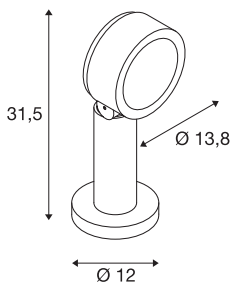

ESKINA Pole

Outdoor floor stand, anthracite, 3000/4000K, IP65, dimmable

A new family in the SLV lighting world! We are providing you with an integrated outdoor lighting solution with the ESKINA family. Regardless of whether it is a floor stand, a wall and ceiling light or a display fitting. You will find the right light for any application. All of the luminaires can be operated with 3000 K or 4000 K. Versions with motion sensors are also available.

TECHNICAL DATA

Item no.:	1002906
Primary nominal voltage	220-240V ~50/60Hz mA/V
Secondary power / secondary voltage	350 mA/V
Vertical tilting range	105 °
Horizontal rotation range	340 °
Height	31.5 cm
Diameter	13.8 cm
Net weight	1.3 kg
Gross weight	1.391 kg
IP Code	IP 65
Safety class	I
Impact resistance class	IK04
Impact resistance	0,5 Joule
Assembly	Surface
Assembly details	Ground
Dimming technology	trailing edge
Wattage	14.5 W
Lumen	1000 lm
Colour temperature	3000/4000 Kelvin
Beam angle	95 °
Color	anthracite
CRI	>80

Accessories

230060	EARTH SPIKE , for VAP SLIM 30/60/90, VAP, BERRA and SITRA, galvanised steel
--------	---

Binning	6
LXXBXX data	70/50
Service life	36000 h
Ambient temperature	25 °C
BIG WHITE Page	607

Notes
