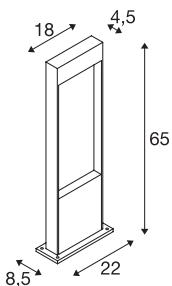

FLATT POLE 65

Outdoor LED floor stand, 3000K, IP65, anthracite

Would you like a floor stand which can be effortlessly mounted on the floor? This should have a safety class of at least IP 65, and therefore be thus dustproof and protected from water spray from various directions. Our FLATT POLE 65 has IP 65 and is therefore brilliant for lighting a path or the terrace. Are you looking for amazing light for your outdoor area? This is provided by the built-in Premium LED of the FLATT POLE 65 floor stand. Incidentally, the FLATT POLE 65 gives you even more advantages as a part of the SLV family. Because we have been successful with our lighting concepts for 40 years, and keep setting the bar higher for ourselves and our products.

TECHNICAL DATA

Item no.:	1002956
Primary nominal voltage	100-240V ~50/60Hz mA/V
Secondary power / secondary voltage	350 mA/V
Length	18.0 cm
Width	4.5 cm
Height	65.0 cm
Net weight	3.412 kg
Gross weight	3.854 kg
IP Code	IP 65
Safety class	I
Impact resistance class	IK03
Impact resistance	0,3499999999999998 Joule
Assembly	Surface
Assembly details	Ground
Wattage	9.7 W
Lumen	400 lm
Colour temperature	3000/4000 Kelvin
Color	anthracite
CRI	>80
Binning	6
LXXBXX data	70/50
Service life	54000 h

Ambient temperature	40 °C
Minimum ambient temperature	-25 °C
Maximum ambient temperature	40 °C
BIG WHITE Page	599

Accessories

228730	CONNECTION BOX , 3-pin, IP68
--------	------------------------------

Notes
