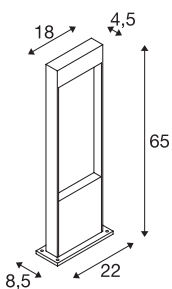

FLATT POLE 65

Outdoor LED floor stand, 3000K, IP65, anthracite/brown

Would you like a floor stand which can be effortlessly mounted on the floor? This should have a safety class of at least IP 65, and therefore be thus dustproof and protected from water spray from various directions. Our FLATT POLE 65 has IP 65 and is therefore brilliant for lighting a path or the terrace. Are you looking for amazing light for your outdoor area? This is provided by the built-in Premium LED of the FLATT POLE 65 floor stand. Incidentally, the FLATT POLE 65 gives you even more advantages as a part of the SLV family. Because we have been successful with our lighting concepts for 40 years, and keep setting the bar higher for ourselves and our products.

TECHNICAL DATA

Item no.:	1002957
Primary nominal voltage	100-240V ~50/60Hz mA/V
Secondary power / secondary voltage	350 mA/V
Length	18.0 cm
Width	4.5 cm
Height	65.0 cm
Net weight	3.417 kg
Gross weight	3.903 kg
IP Code	IP 65
Safety class	I
Impact resistance class	IK03
Impact resistance	0,3499999999999998 Joule
Assembly	Surface
Assembly details	Ground
Wattage	9.7 W
Lumen	400 lm
Colour temperature	3000/4000 Kelvin
Color	brown
CRI	>80
Binning	6
LXXBXX data	70/50
Service life	54000 h

Accessories

228730	CONNECTION BOX , 3-pin, IP68
--------	------------------------------

Ambient temperature	40 °C
Minimum ambient temperature	-25 °C
Maximum ambient temperature	40 °C
BIG WHITE Page	599

Notes
