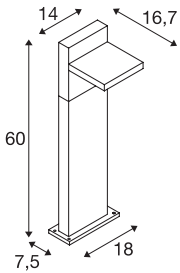

ABRIDOR POLE 60

Outdoor LED floor stand IP55 anthracite 3000/4000K

The aluminium luminaires in the ABRIDOR family provide solutions for the wall light and floor stand area. Thanks to its IP55 protection class, the luminaires are suitable for outdoor use. The electrical connection is made directly to the 230V mains power supply. The unusual lamp head means that the built-in LED has particularly wide light distribution.

TECHNICAL DATA

Item no.:	1002991
Primary nominal voltage	100-277V ~50/60Hz mA/V
Secondary power / secondary voltage	300 mA/V
Length	14.0 cm
Width	3.6 cm
Height	60.0 cm
Net weight	2.697 kg
Gross weight	3.337 kg
IP Code	IP 55
Safety class	I
Impact resistance class	IK03
Impact resistance	0,3499999999999998 Joule
Assembly	Surface
Assembly details	Ground
Wattage	14 W
Lumen	750 lm
Colour temperature	3000/4000 Kelvin
Color	anthracite
LXXBXX data	70/50
Service life	50000 h
Ambient temperature	40 °C
Minimum ambient temperature	-25 °C

Maximum ambient temperature	40 °C
BIG WHITE Page	604

Accessories

228730	CONNECTION BOX , 3-pin, IP68
--------	------------------------------

Notes
