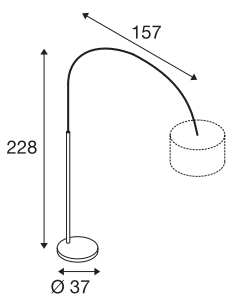

## FENDA BOW BASIS E27

### Indoor floor stand black

With the FENDA BOW BASIS, the iconic bow floor stand becomes a new edition with a fresh design. Thanks to the chrome-coloured bow arm anchored in a solid base plate, the luminaire bridges the one meter distance from the base to the shade. The base allows it to be combined with various shades from the FENDA series. To ensure the best illumination, the bow arm can itself be rotated by 180°. Fitted with an E27 socket, the FENDA BOW BASIS is suitable for the use of LED and energy-saving lamps. The electrical connection is made directly to the 230V mains power supply thanks to the European flat plug. There is also a foot switch in the connection lead.

### TECHNICAL DATA

Item no.:	1003029
Socket	E27
Number of sockets	1
Primary nominal voltage	220-240V ~50/60Hz mA/V
Horizontal rotation range	180 °
Length	157.0 cm
Width	37.0 cm
Height	228.0 cm
Net weight	22.408 kg
Gross weight	25.212 kg
IP Code	IP 20
Safety class	II
Impact resistance class	IK03
Impact resistance	0,3499999999999998 Joule
Assembly	Mobile
Wattage	25 W
Color	black
BIG WHITE Page	79