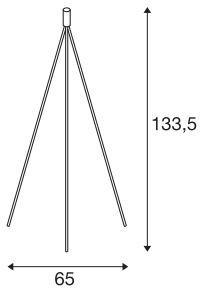

FENDA floor stand base II E27 Indoor floor stand in white without shade

The FENDA floor stand from our MIX & MATCH light system comes in white, chrome and black and makes individual combination with our FENDA lamp shades possible. With its built-in E27 socket, the luminaire is suitable for both LED lamps and energy-saving lamps.

TECHNICAL DATA

Item no.:	1003033
Socket	E27
Number of sockets	1
Lamps included	0
Primary nominal voltage	220-240V ~50/60Hz mA/V
Width	65.0 cm
Height	133.5 cm
Net weight	1.5 kg
Gross weight	1.605 kg
IP Code	IP 20
Safety class	II
Impact resistance class	IK03
Impact resistance	0,349999999999999998 Joule
Assembly	Mobile
Wattage	40 W
Color	white
Maximum ambient temperature	40 °C
BIG WHITE Page	79