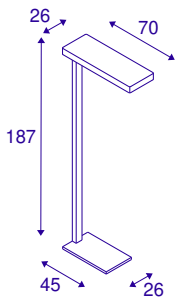

TECHNICAL DATA

Item no.:	1003523
Number of different light outlets	2
Primary nominal voltage	220-240V ~50/60Hz mA/V
Secondary power / secondary voltage	226 mA/V
Length	70.0 cm
Width	26.0 cm
Height	187.0 cm
Net weight	16.393 kg
Gross weight	18.514 kg
IP Code	IP 20
Safety class	I
Impact resistance class	IK03
Impact resistance	0,3499999999999998 Joule
Assembly	Mobile
Dimming technology	Switch Dimmable
Wattage	48 W
Lumen	5400 lm
Colour temperature	4000 Kelvin
Beam angle	110 °
Color	white
CRI	>80
UGR ≤	19