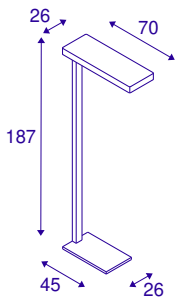

## TECHNICAL DATA

Item no.:	1003524
Number of different light outlets	2
Primary nominal voltage	220-240V ~50/60Hz mA/V
Secondary power / secondary voltage	226 mA/V
Length	70.0 cm
Width	26.0 cm
Height	187.0 cm
Net weight	16.393 kg
Gross weight	18.541 kg
IP Code	IP 20
Safety class	I
Impact resistance class	IK03
Impact resistance	0,3499999999999998 Joule
Assembly	Mobile
Dimming technology	Switch Dimmable
Wattage	48 W
Lumen	5400 lm
Colour temperature	4000 Kelvin
Beam angle	110 °
Color	anthracite
CRI	>80
UGR ≤	19