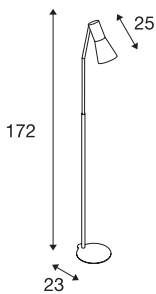

PHELIA

floor stand, A60, white, max. 23W

The PHELIA floor stand comes in several colour variants and impresses with its elegant conical lamp shade and its puristic appearance. The luminaire is made of aluminium and steel and, thanks to the E27 socket, is suitable for both incandescent lamps as well as energy-saving lamps and LED lamps. PHELIA floor stands come with a cable with an integrated foot switch and are ready for immediate connection to a 230V power supply.

TECHNICAL DATA

Item no.:	146011
Socket	E27
Number of sockets	1
Lamps included	0
Number of different light outlets	1
Primary nominal voltage	230V ~50/60Hz mA/V
Tilt range	90 °
Horizontal rotation range	350 °
Length	24.0 cm
Width	20.0 cm
Height	172.0 cm
Net weight	6.397 kg
Gross weight	8.316 kg
IP Code	IP 20
Safety class	I
Impact resistance class	IK03
Impact resistance	0,3499999999999998 Joule
Assembly	Mobile
Wattage	23 W
Color	white