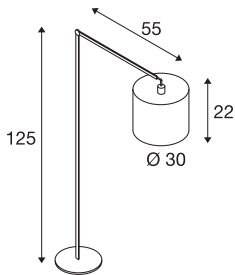

## TENORA FL-1

floor stand, A60, round, white shade, max. 60W

With its tiltable arm elements, the TENORA FL-1 floor stand allows the lamp shade to be aligned flexibly. With its built-in E27 socket, the luminaire is suitable for both LED and energy-saving lamps. The TENORA FL-1 is delivered with a connection lead, mains plug and integrated foot switch. The product is ready to be directly connected to the 230V supply.

## TECHNICAL DATA

Item no.:	156031
Socket	E27
Number of sockets	1
Lamps included	0
Primary nominal voltage	230V ~50Hz mA/V
Tilt range	90 °
Height	125.0 cm
Depth	70.0 cm
Net weight	11.966 kg
Gross weight	14.151 kg
IP Code	IP 20
Safety class	II
Impact resistance class	IK03
Impact resistance	0,3499999999999998 Joule
Assembly	Mobile
Wattage	60 W
Color	white