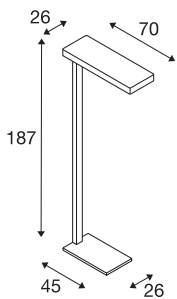

WORKLIGHT LED SL-2

floor stand, 3000K, white, 37W, incl. LED driver

The consistent development of our WORKLIGHT series, the LED SL-2 is an office floor stand outfitted with the most modern technology and highly efficient, powerful LEDs from Phillips. Thanks to the built-in driver and connection lead with plug, the WORKLIGHT LED SL-2 is ready for direct connection to the 230V mains supply.

TECHNICAL DATA

Item no.:	157901
Lamps included	0
Number of different light outlets	2
Primary nominal voltage	220-240V ~50/60Hz mA/V
Secondary power / secondary voltage	226 mA/V
Length	70.0 cm
Width	26.0 cm
Height	187.0 cm
Net weight	14.492 kg
Gross weight	17.253 kg
IP Code	IP 20
Safety class	I
Impact resistance class	IK03
Impact resistance	0,3499999999999998 Joule
Assembly	Mobile
Wattage	35 W
Lumen	3700 lm
Colour temperature	3000 Kelvin
Beam angle	110 °
Color	white
CRI	>80
UGR ≤	19