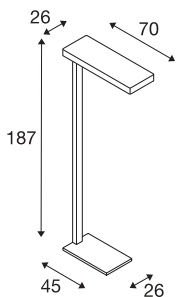

## WORKLIGHT LED SL-2

floor stand, 3000K, anthracite, 37W, incl. LED driver

The consistent development of our WORKLIGHT series, the LED SL-2 is an office floor stand outfitted with the most modern technology and highly efficient, powerful LEDs from Phillips. Thanks to the built-in driver and connection lead with plug, the WORKLIGHT LED SL-2 is ready for direct connection to the 230V mains supply.

## TECHNICAL DATA

Item no.:	157905
Lamps included	0
Number of different light outlets	2
Primary nominal voltage	220-240V ~50/60Hz mA/V
Secondary power / secondary voltage	226 mA/V
Length	70.0 cm
Width	26.0 cm
Height	187.0 cm
Net weight	14.509 kg
Gross weight	16.993 kg
IP Code	IP 20
Safety class	I
Impact resistance class	IK03
Impact resistance	0,3499999999999998 Joule
Assembly	Mobile
Wattage	35 W
Lumen	3700 lm
Colour temperature	3000 Kelvin
Color	anthracite
CRI	>80
UGR ≤	19
Binning	3

LXXBXX data	70/50
Service life	50000 h
Ambient temperature	40 °C
BIG WHITE Page	88

**Notes**

---

---

---

---

---