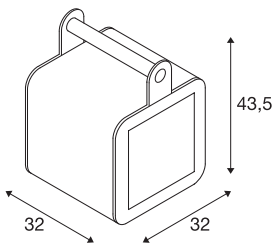

## OMNICUBE

outdoor floor stand, TC-(D,H,T,Q)SE, IP54, anthracite, max. 24W

Mobile lighting object with a closed, high-strength lamp shade made of opalescent plastic. A feature of this mobile luminaire is the ability to choose between a rust-coloured or anthracite-coloured aluminium frame with a carrying handle. Thanks to having protection class Ip54, as well as the connection lead and mains plug, the luminaire can be used in almost any location and is a visual highlight in every garden.

## TECHNICAL DATA

|                                   |                    |
|-----------------------------------|--------------------|
| Item no.:                         | 227545             |
| Socket                            | E27                |
| Number of sockets                 | 1                  |
| Lamps included                    | 0                  |
| Number of different light outlets | 1                  |
| Primary nominal voltage           | 230V ~50/60Hz mA/V |
| Length                            | 32.0 cm            |
| Width                             | 31.0 cm            |
| Height                            | 43.5 cm            |
| Net weight                        | 3.857 kg           |
| Gross weight                      | 4.91 kg            |
| IP Code                           | IP 54              |
| Safety class                      | I                  |
| Impact resistance class           | IK06               |
| Impact resistance                 | 1 Joule            |
| Assembly                          | Mobile             |
| Wattage                           | 24 W               |
| Color                             | anthracite         |