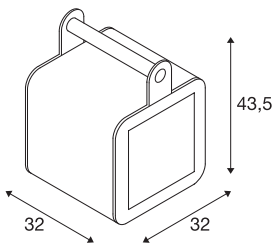

OMNICUBE

outdoor floor stand, TC-(D,H,T,Q)SE, IP54, rust, max. 24W

Mobile lighting object with a closed, high-strength lamp shade made of opalescent plastic. A feature of this mobile luminaire is the ability to choose between a rust-coloured or anthracite-coloured aluminium frame with a carrying handle. Thanks to having protection class Ip54, as well as the connection lead and mains plug, the luminaire can be used in almost any location and is a visual highlight in every garden.

TECHNICAL DATA

Item no.:	227547
Socket	E27
Number of sockets	1
Lamps included	0
Number of different light outlets	1
Primary nominal voltage	230V ~50/60Hz mA/V
Length	32.0 cm
Width	31.0 cm
Height	43.5 cm
Net weight	3.86 kg
Gross weight	4.922 kg
IP Code	IP 54
Safety class	I
Impact resistance class	IK06
Impact resistance	1 Joule
Assembly	Mobile
Wattage	24 W
Color	rust