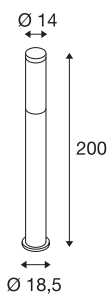

POLE PARC

outdoor floor stand, TC-L, IP44, anthracite, Ø/H 14/200 cm, max. 55W

The aluminium floor stand POLE PARC is particularly appropriate with its size for the illumination of extensive gardens and parks. By the obliquely directed lamellae of the integrated grid a very effective illumination of the environment is achieved. It is suitable for use outdoors thanks to its IP44 protection class. The electrical connection is made directly to the 230V mains supply with the help of the built-in ballast. A concrete anchor set is supplied with the luminaire for simplified installation.

TECHNICAL DATA

Item no.:	227975
Socket	2G11
Lamp	TC-L
Number of sockets	1
Lamps included	0
Primary nominal voltage	230V ~50Hz mA/V
Height	200.0 cm
Diameter	14.0 cm
Net weight	10.102 kg
Gross weight	13.48 kg
IP Code	IP 44
Safety class	I
Assembly	Surface
Assembly details	Ground
Wattage	55 W
Color	anthracite

Accessories

228730	CONNECTION BOX , 3-pin, IP68
--------	------------------------------

Notes
