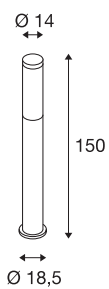

POLE PARC

outdoor floor stand, TC-L, IP44, anthracite, Ø/H 14/150 cm, max. 36W

The aluminium floor stand POLE PARC is particularly appropriate with its size for the illumination of extensive gardens and parks. By the obliquely directed lamellae of the integrated grid a very effective illumination of the environment is achieved. It is suitable for use outdoors thanks to its IP44 protection class. The electrical connection is made directly to the 230V mains supply with the help of the built-in ballast. A concrete anchor set is supplied with the luminaire for simplified installation.

TECHNICAL DATA

Item no.:	227985
Socket	2G11
Lamp	TC-L
Number of sockets	1
Lamps included	0
Primary nominal voltage	100-277V ~50/60Hz mA/V
Height	150.0 cm
Diameter	14.0 cm
Net weight	7.896 kg
Gross weight	10.389 kg
IP Code	IP 44
Safety class	I
Assembly	Surface
Assembly details	Ground
Wattage	36 W
Color	anthracite

Accessories

228730	CONNECTION BOX , 3-pin, IP68
--------	------------------------------

Notes
