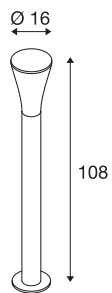

ALPA CONE 100

outdoor bollard light, TC-(D,H,T,Q)SE, IP55, grey, Ø/H 7.3/108 cm, max. 24W

The aluminium-made floor stand of the ALPHA CONE 100 emits its light via one opalescent lamp head made from PC. With protection class IP55, it is suitable for outdoor use. As optional accessories for the colour and size versions available, we offer suitable earth spikes, concrete anchor sets, hanger bolt sets and a connection box for safe electrical connection within the round bollard. Connection is made to the 230V mains voltage.

TECHNICAL DATA

Item no.:	228922
Socket	E27
Number of sockets	1
Lamps included	0
Primary nominal voltage	220-240V ~50/60Hz mA/V
Height	108.0 cm
Diameter	16.0 cm
Net weight	1.728 kg
Gross weight	2.664 kg
IP Code	IP 55
Safety class	II
Assembly	Surface
Assembly details	Ground, Ground with Acc.
Wattage	24 W
Color	grey
BIG WHITE Page	576