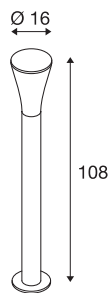

ALPA CONE 100

outdoor bollard light, TC-(D,H,T,Q)SE, IP55, anthracite, Ø/H 7.3/108 cm, max. 24W

The aluminium-made floor stand of the ALPA CONE 100 emits its light via one opalescent lamp head made from PC. With protection class IP55, it is suitable for outdoor use. As optional accessories for the colour and size versions available, we offer suitable earth spikes, concrete anchor sets, hanger bolt sets and a connection box for safe electrical connection within the round bollard. Connection is made to the 230V mains voltage.

TECHNICAL DATA

| | |
|-------------------------|--------------------------|
| Item no.: | 228925 |
| Socket | E27 |
| Number of sockets | 1 |
| Lamps included | 0 |
| Primary nominal voltage | 220-240V ~50/60Hz mA/V |
| Height | 108.0 cm |
| Diameter | 16.0 cm |
| Net weight | 1.709 kg |
| Gross weight | 2.715 kg |
| IP Code | IP 55 |
| Safety class | II |
| Assembly | Surface |
| Assembly details | Ground, Ground with Acc. |
| Wattage | 24 W |
| Color | anthracite |
| BIG WHITE Page | 576 |