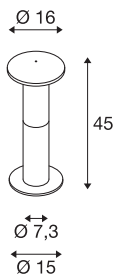

ALPA MUSHROOM 45

outdoor floor stand, TC-(D,H,T,Q)SE, IP55, stone-grey, Ø/H 16/40 cm, max. 24W

The aluminium-made floor stand of the ALPA MUSHROOM 40 emits its light via one opalescent mushroom-shaped lamp head made from PC. With protection class IP55, it is suitable for outdoor use. As optional accessories for the colour and size versions available for the luminaire, we offer suitable earth spikes, concrete anchor sets, hanger bolt sets and a connection box for safe electrical connection within the round bollard. Connection is made to the 230V mains voltage.

TECHNICAL DATA

Item no.:	228935
Socket	E27
Number of sockets	1
Lamps included	0
Primary nominal voltage	220-240V ~50/60Hz mA/V
Height	40.0 cm
Diameter	16.0 cm
Net weight	0.891 kg
Gross weight	1.273 kg
IP Code	IP 55
Safety class	II
Assembly	Surface
Assembly details	Ground, Ground with Acc.
Wattage	24 W
Color	anthracite
BIG WHITE Page	576