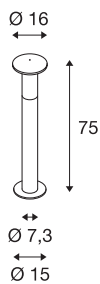

ALPHA MUSHROOM 75

outdoor floor stand, TC-(D,H,T,Q)SE, IP55, stone-grey, Ø/H 16/75 cm, max. 24W

The aluminium-made floor stand of the ALPHA MUSHROOM 75 emits its light via one opalescent mushroom-shaped lamp head made from PC. With protection class IP55, it is suitable for outdoor use. As optional accessories for the colour and size versions available, we offer suitable earth spikes, concrete anchor sets, hanger bolt sets and a connection box for safe electrical connection within the round bollard. Connection is made to the 230V mains voltage.

TECHNICAL DATA

Item no.:	228945
Socket	E27
Number of sockets	1
Lamps included	0
Primary nominal voltage	220-240V ~50/60Hz mA/V
Height	75.0 cm
Diameter	16.0 cm
Net weight	1.305 kg
Gross weight	1.979 kg
IP Code	IP 55
Safety class	II
Assembly	Surface
Assembly details	Ground, Ground with Acc.
Wattage	24 W
Color	anthracite
BIG WHITE Page	576