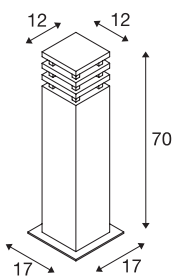

RUSTY SQUARE 70

outdoor floor stand, TC-DSE, IP55, square, rusted steel, L/W/H 12/12/71 cm, max. 11W

The directly radiating floor stands of the RUSTY SQUARE series convince by their exceptional rust look. This is achieved by a special chemical treatment of the FeCSI steel used, which produces a controlled rust layer on the surface, which protects the actual material from further corrosion. This makes the luminaires unique pieces and an absolutely special feature wherever they are installed. With protection class IP55, they are suitable for outdoor use. As an option an earth spike as well as a connection box for safe electrical connection are available within the bollard. The electrical connection of the versions available is made to the 230V mains supply.

TECHNICAL DATA

Item no.:	229421
Socket	E27
Number of sockets	1
Lamps included	0
Primary nominal voltage	230V ~50Hz mA/V
Length	12.0 cm
Width	12.0 cm
Height	71.0 cm
Net weight	16.918 kg
Gross weight	17.758 kg
IP Code	IP 55
Safety class	II
Assembly	Surface
Assembly details	Ground
Wattage	11 W
Color	rust
BIG WHITE Page	588