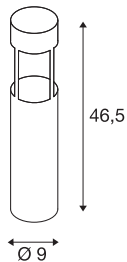

SLOTS 45

outdoor floor stand, LED, 3000K, rust, Ø/H 9/46.5 cm, 6.3W

In the SLOTS 45 floor stand made from aluminium, the incorporated COB LED module generates an indirectly radiating warm white light. With protection class IP44, it is suitable for outdoor use. As an option, a screw set as well as a connection box for safe electrical connection is available within the round bollard. A concrete anchor set is included.

TECHNICAL DATA

Item no.:	231817
Lamps included	0
Primary nominal voltage	220-240V ~50/60Hz mA/V
Height	46.5 cm
Diameter	9.0 cm
Net weight	1.323 kg
Gross weight	1.641 kg
IP Code	IP 44
Safety class	I
Assembly	Surface
Assembly details	Ground
Wattage	6.3 W
Lumen	200 lm
Colour temperature	3000 Kelvin
Beam angle	68 °
Color	rust
CRI	>80
Binning	6
LXXBXX data	70/50
Service life	25000 h
Ambient temperature	40 °C
BIG WHITE Page	591

Accessories

228730	CONNECTION BOX , 3-pin, IP68
228753	SCREW SET , stainless steel, M8, incl. cap nuts, plugs and washers

Notes
