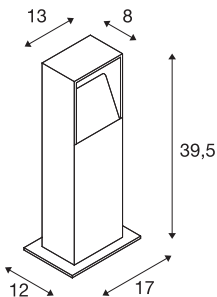

LOGS 40

outdoor floor stand, LED, 3000K, IP44, square, anthracite, L/W/H 13/8/39.5 cm, 8W

The indirect LED floor stand LOGS 40 is made from aluminium and equipped with a high-performance planar LED. Depending on the version various housing heights and colours are available. The required driver for direct connection to 230V mains supply is included in each package. For simplified mounting, a suitable earth-spike, screw set and junction box are available on accessory. In addition, the installation can be extended by wall lights of the series.

TECHNICAL DATA

Item no.:	232115
Lamps included	0
Primary nominal voltage	100-240V ~50/60Hz mA/V
Secondary power / secondary voltage	500 mA/V
Length	13.0 cm
Width	8.0 cm
Height	39.5 cm
Net weight	2.021 kg
Gross weight	2.714 kg
IP Code	IP 44
Safety class	I
Assembly	Surface
Assembly details	Ground
Wattage	10 W
Lumen	420 lm
Colour temperature	3000 Kelvin
Color	anthracite
CRI	>80
LXXBXX data	70/50
Service life	40000 h
Maximum ambient temperature	40 °C
BIG WHITE Page	586