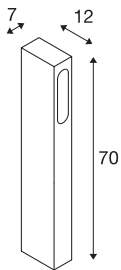

SLOTBOX 70

outdoor floor stand, LED, 3000K, IP44, square, anthracite, L/W/H 12/7/70, 4W

The indirect floor luminaire SLOTBOX 70 convinces with an extraordinary appearance. Equipped with a high-quality, warm white LED, it provides a perfect mix of efficiency and strong design character. It is suitable for use outdoors thanks to its IP44 protection class. A concrete-anchor-set for the secure mounting is included. Thanks to the incorporated LED driver, the electrical connection of both versions is made directly to 230V mains supply.

TECHNICAL DATA

Item no.:	232145
Lamps included	0
Primary nominal voltage	100-240V ~50/60Hz mA/V
Secondary power / secondary voltage	700 mA/V
Length	7.0 cm
Width	12.0 cm
Height	70.0 cm
Net weight	2.163 kg
Gross weight	2.627 kg
IP Code	IP 44
Safety class	II
Impact resistance class	IK04
Impact resistance	0,5 Joule
Assembly	Surface
Assembly details	Ground
Wattage	8.7 W
Lumen	160 lm
Colour temperature	3000 Kelvin
Color	anthracite
CRI	>80
LXXBXX data	70/50
Service life	35000 h

BIG WHITE Page	598
----------------	-----

Accessories

228730	CONNECTION BOX , 3-pin, IP68
--------	------------------------------

Notes
