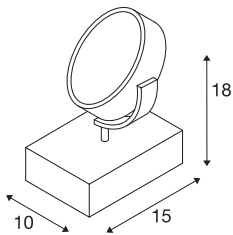

## KALU

floor stand, QPAR111, single-headed, silver-grey, max. 75W

The puristic design of the KALU FLOOR 1 floor stand is the guarantee of completely free direction of the lamp head, and is optionally equipped with QPAR111 halogen lamps or suitable LED lamps. You therefore get a futuristic luminaire design with harmonious lighting. Available in brushed aluminium, white and black, the KALU FLOOR 1 floor stand, including the foot switch in the power cable, is ready for direct connection to the 230V mains power supply.

## TECHNICAL DATA

Item no.:	1000724
Socket	GU10
Lamp	QPAR111
Number of sockets	1
Primary nominal voltage	220-240V ~50/60Hz mA/V
Tilt range	90 °
Horizontal rotation range	350 °
Length	15.0 cm
Width	10.0 cm
Height	18.0 cm
Net weight	0.646 kg
Gross weight	0.837 kg
IP Code	IP 20
Safety class	I
Impact resistance class	IK03
Impact resistance	0,3499999999999998 Joule
Assembly	Mobile
Wattage	20 W
Color	aluminium