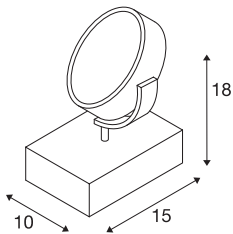

KALU

floor stand, QPAR111, single-headed, white, max. 75W

The puristic design of the KALU FLOOR 1 floor stand is the guarantee of completely free direction of the lamp head, and is optionally equipped with QPAR111 halogen lamps or suitable LED lamps. You therefore get a futuristic luminaire design with harmonious lighting. Available in brushed aluminium, white and black, the KALU FLOOR 1 floor stand, including the foot switch in the power cable, is ready for direct connection to the 230V mains power supply.

TECHNICAL DATA

Item no.:	1000723
Socket	GU10
Lamp	QPAR111
Number of sockets	1
Primary nominal voltage	220-240V ~50/60Hz mA/V
Tilt range	90 °
Horizontal rotation range	350 °
Length	15.0 cm
Width	10.0 cm
Height	18.0 cm
Net weight	0.669 kg
Gross weight	0.863 kg
IP Code	IP 20
Safety class	I
Impact resistance class	IK03
Impact resistance	0,3499999999999998 Joule
Assembly	Mobile
Wattage	20 W
Color	white