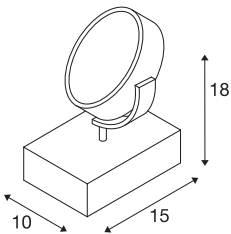

KALU

floor stand, QPAR111, single-headed, black, max. 75W

The puristic design of the KALU FLOOR 1 floor stand is the guarantee of completely free direction of the lamp head, and is optionally equipped with QPAR111 halogen lamps or suitable LED lamps. You therefore get a futuristic luminaire design with harmonious lighting. Available in brushed aluminium, white and black, the KALU FLOOR 1 floor stand, including the foot switch in the power cable, is ready for direct connection to the 230V mains power supply.

TECHNICAL DATA

Item no.:	1000722
Socket	GU10
Lamp	QPAR111
Number of sockets	1
Primary nominal voltage	220-240V ~50/60Hz mA/V
Tilt range	90 °
Horizontal rotation range	350 °
Length	15.0 cm
Width	10.0 cm
Height	18.0 cm
Net weight	0.666 kg
Gross weight	0.832 kg
IP Code	IP 20
Safety class	I
Impact resistance class	IK03
Impact resistance	0,3499999999999998 Joule
Assembly	Mobile
Wattage	20 W
Color	black