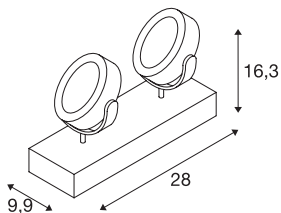

KALU

floor stand, double-headed, LED, 3000K, white/black, 60°

The puristic design of the KALU FLOOR 2 floor stand is the guarantee of completely free direction of the lamp head. The integrated COB LED module provides an even lighting effect. Delivery includes a connection lead and a foot switch for direct connection to 230V mains supply.

TECHNICAL DATA

Item no.:	1000142
Lamps included	0
Primary nominal voltage	220-240V ~50/60Hz mA/V
Secondary power / secondary voltage	700 mA/V
Vertical tilting range	120 °
Horizontal rotation range	340 °
Length	28.0 cm
Width	9.9 cm
Height	16.3 cm
Net weight	1.83 kg
Gross weight	2.14 kg
IP Code	IP 20
Safety class	I
Impact resistance class	IK03
Impact resistance	0,3499999999999998 Joule
Assembly	Mobile
Dimming technology	trailing edge
Wattage	31 W
Lumen	2000 lm
Colour temperature	3000 Kelvin
Beam angle	60 °
Color	white