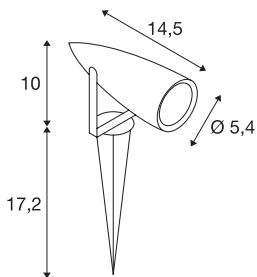

## SYNA

outdoor spike luminaire, LED, 3000K, IP55, anthracite, 230V, 8.6W

The SYNA ground spike luminaire is available in several colour variants and comes with a powerful, warm-white 9 Watt LED fitted. The luminaire is made of aluminium and is connected using the supply cable incl. plug directly to the 230V mains supply. Thanks to its IP55 protection class, the luminaire is suitable for outdoor use.

## TECHNICAL DATA

Item no.:	227505
Primary nominal voltage	220-240V ~50/60Hz mA/V
Vertical tilting range	180 °
Length	14.5 cm
Length of earth spike	17.2 cm
Height	10.0 cm
Diameter	5.4 cm
Net weight	0.693 kg
Gross weight	0.744 kg
IP Code	IP 55
Safety class	I
Impact resistance class	IK04
Impact resistance	0,5 Joule
Assembly	Recessed
Assembly details	Ground
Wattage	9 W
Lumen	470 lm
Colour temperature	3000 Kelvin
Beam angle	50 °
Color	anthracite
CRI	>80
Binning	6