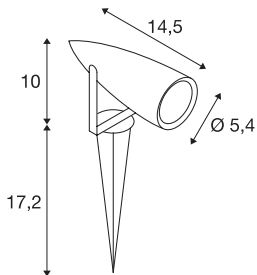

SYNA

outdoor spike luminaire, LED, 3000K, IP55, green, 230V, 8.6W

The SYNA ground spike luminaire is available in several colour variants and comes with a powerful, warm-white 9 Watt LED fitted. The luminaire is made of aluminium and is connected using the supply cable incl. plug directly to the 230V mains supply. Thanks to its IP55 protection class, the luminaire is suitable for outdoor use.

TECHNICAL DATA

Item no.:	227508
Primary nominal voltage	220-240V ~50/60Hz mA/V
Vertical tilting range	180 °
Length	14.5 cm
Length of earth spike	17.2 cm
Height	10.0 cm
Diameter	5.4 cm
Net weight	0.694 kg
Gross weight	0.742 kg
IP Code	IP 55
Safety class	I
Impact resistance class	IK04
Impact resistance	0,5 Joule
Assembly	Recessed
Assembly details	Ground
Wattage	9 W
Lumen	470 lm
Colour temperature	3000 Kelvin
Beam angle	50 °
Color	green
CRI	>80
Binning	6