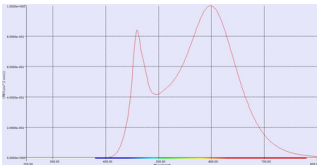

GU10 COB LED lamp

6W, 3000K, 36°, dimmable

The LED high-voltage reflector bulb is perfect to replace conventional GU10 high-voltage halogen bulbs. This non-dimmable LED lamp is ideal for general lighting requirements. LED spots produce a warm light beam comparable with halogen lamps and are ideal for use as accent lighting. LED lamps are compatible with most existing lights with GU10 sockets and have been developed specially as replacements for halogen bulbs. LED lamps give you significant energy savings and are associated with significantly lower maintenance costs. The product is rated EEC A.

TECHNICAL DATA

Item no.:	551743
Socket	GU10
Lamp type	LED GU10 51mm
Nominal voltage	220-240V ~50Hz V
Length	6.7 cm
Diameter	5.0 cm
Net weight	0.068 kg
Gross weight	0.08 kg
IP Code	IP 20
Energy efficiency index	A+
Weighted energy consumption	7 kWh/1000h
Electrical power factor	0,6
Wattage	7 W
Lumen	550 lm
Lumen	70 lm
Colour temperature	3000 Kelvin
Beam angle	30 °
Color	grey
CRI	>80
Binning	6
Service life	25000 h
Switching cycles	50000

Start-up time	0 s
---------------	-----

Notes
