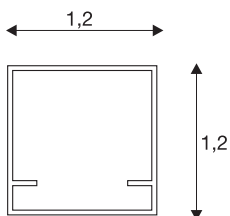

## KENAI PROFILE

plastic LED profile, 2m, transparent

The transparent KENAI profile, which is 2m long, 12 mm wide and 12 mm in height, is designed for flat, narrow LED strips. Maximum strip power 10W per metre.

## TECHNICAL DATA

Item no.:	214100
Length	200.0 cm
Width	1.2 cm
Height	1.2 cm
Net weight	0.093 kg
Gross weight	0.327 kg
IP Code	IP 20
Assembly	Surface
Assembly details	Ceiling, Ground, Wall
Color	transparent