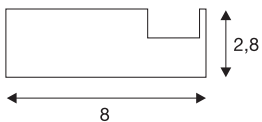

GLENOS

professional wall mounting bracket profile, black,
20cm, incl. end caps

GLENOS PROFI Wall Bracket Profile, 20 cm, for installing
GLENOS PROFI-Profile 2020, either as display lamp, or in-
dependent luminaire with LED Strips up to 20 cm long.
Light can be emitted upward, or downward.

TECHNICAL DATA

Item no.:	213660
Length	20.0 cm
Width	8.0 cm
Height	2.8 cm
Net weight	0.271 kg
Gross weight	0.47 kg
IP Code	IP 20
Assembly	Surface
Color	black

Notes
