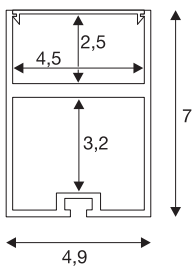

## GLENOS

professional profile 4970, with cover, anodised aluminium, 1 m

Generously constructed aluminium wall and ceiling mounted profile GLENOS for parallel insertion of two LED strips in the upper level and a power supply in the lower level. By the supplied frosted acrylic glass cover, the light output appears very soft. A suspension kit is available in several colours and lengths and allows suspending the profile up to 2.5 m.

## TECHNICAL DATA

Item no.:	213464
Length	100.0 cm
Width	4.9 cm
Height	7.0 cm
Net weight	1.398 kg
Gross weight	2.206 kg
IP Code	IP 20
Assembly	Surface
Color	aluminium