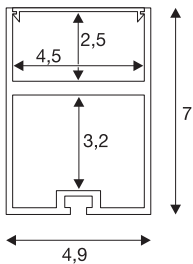

GLENOS

professional profile 4970, with cover, white, 1 m

Generously constructed aluminium wall and ceiling mounted profile GLENOS for parallel insertion of two LED strips in the upper level and a power supply in the lower level. By the supplied frosted acrylic glass cover, the light output appears very soft. A suspension kit is available in several colours and lengths and allows suspending the profile up to 2.5 m.

TECHNICAL DATA

Item no.:	213461
Length	100.0 cm
Width	4.9 cm
Height	7.0 cm
Net weight	1.467 kg
Gross weight	2.262 kg
IP Code	IP 20
Assembly	Surface
Color	white

Accessories

213488	SUSPENSION SET , for GLENOS professional profile 4970 and 3030, 2.5m
--------	--