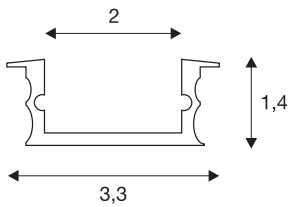

GLENOS

linear recessed profile 3314, anodised aluminium, 2 m

Flat GLENOS linear recessed profile 3314 with Rand in 1- and 2 m long exclusive cover to install LED strips up to 21 mm wide. The profile is available in matt white and anodised aluminium.

TECHNICAL DATA

Item no.:	214404
Length	200.0 cm
Width	3.3 cm
Height	1.4 cm
Installation length	200.3 cm
Installation width	2.8 cm
Installation depth	1.24 cm
Net weight	0.39 kg
Gross weight	0.755 kg
IP Code	IP 20
Assembly	Recessed
Assembly details	Ceiling, Wall
Color	aluminium