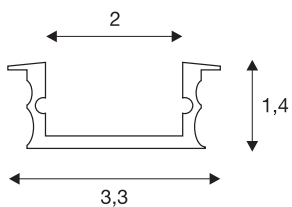

GLENOS

linear recessed profile 3314, anodised aluminium, 1 m

Flat GLENOS linear recessed profile 3314 with Rand in 1- and 2 m long exclusive cover to install LED strips up to 21 mm wide. The profile is available in matt white and anodised aluminium.

TECHNICAL DATA

Item no.:	214394
Length	100.0 cm
Width	3.3 cm
Height	1.4 cm
Installation length	100.3 cm
Installation width	2.8 cm
Installation depth	1.24 cm
Net weight	0.221 kg
Gross weight	0.411 kg
IP Code	IP 20
Assembly	Recessed
Assembly details	Ceiling, Wall
Color	aluminium