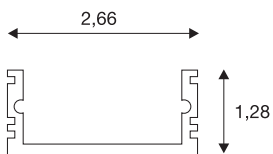

GLENOS

linear surface-mounted profile 2713, anodised aluminium, 1 m

GLENOS linear surface mounted profile 2713 in 1- and 2 m length to install LED strips up to 21 mm wide. The profile is available in matt black, matt white and anodised aluminium. It can be combined with various covers as well as matching end caps.

TECHNICAL DATA

Item no.:	214324
Length	100.0 cm
Width	2.7 cm
Height	1.3 cm
Net weight	0.204 kg
Gross weight	0.392 kg
IP Code	IP 20
Assembly	Surface
Assembly details	Ceiling, Wall
Color	aluminium

Accessories