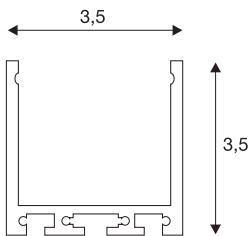

GLENOS

professional profile 3030, silver, 1 m

GLENOS professional profile 3030 in 100 cm length exclusive cover to install LED strips up to 30 mm wide. This profile, available in matt black, matt white and silver, can be installed recessed, surface-mounted or with the optional suspension kit 213488, as a pendant.

TECHNICAL DATA

Item no.:	213614
Length	100.0 cm
Width	3.5 cm
Height	3.5 cm
Net weight	0.636 kg
Gross weight	1.083 kg
IP Code	IP 20
Assembly	Surface
Color	grey

Accessories

213488	SUSPENSION SET , for GLENOS professional profile 4970 and 3030, 2.5m
--------	--