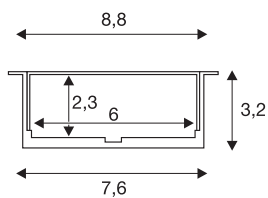

GLENOS

professional recessed profile 8832, with cover, anodised aluminium, 1 m

Generously constructed aluminium recessed wall and ceiling profile GLENOS for parallel insertion of two LED strips. By the supplied acrylic glass cover in frosted finish, the light output appears very soft. For mounting of the various colour versions of the profile we recommend the optionally available mounting bracket.

TECHNICAL DATA

Item no.:	213504
Length	100.0 cm
Width	8.8 cm
Height	3.2 cm
Installation width	7.6 cm
Net weight	1.145 kg
Gross weight	1.835 kg
IP Code	IP 20
Assembly	Recessed
Color	aluminium

Notes
