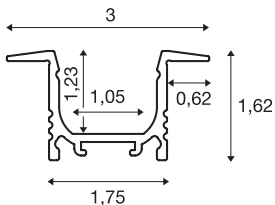

GRAZIA 10

recess mounted profile, LED, 2m, aluminium

Generously designed aluminium wall and ceiling mounted profile GRAZIA 10 for inserting LED strips. The light output has an extremely soft effect due to the separately available, frosted plastic covers. We recommend the optionally available end caps for mounting the profile, which is available in three colours and lengths.

TECHNICAL DATA

Item no.:	1000457
Length	200.0 cm
Width	3.0 cm
Height	1.62 cm
Installation length	200.0 cm
Installation width	1.8 cm
Installation depth	1.5 cm
Net weight	0.421 kg
Gross weight	0.758 kg
IP Code	IP 20
Assembly	Recessed
Assembly details	Ceiling, Wall
Color	aluminium
BIG WHITE Page	769

Accessories

1000466	COVER , for GRAZIA 10, flat version, 2m, opaque
1000467	COVER , for GRAZIA 10, flat version, 2m, clear
1000468	COVER , for GRAZIA 10, flat version, 2m, frosted
1000469	COVER , for GRAZIA 10, flat version, 2m, frosted
1000472	END CAPS , for GRAZIA 10 recess mounted profile, 2 pieces, aluminium