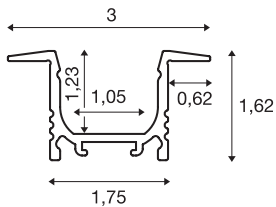

GRAZIA 10

recess mounted profile, LED, 2m, white

Generously designed aluminium wall and ceiling mounted profile GRAZIA 10 for inserting LED strips. The light output has an extremely soft effect due to the separately available, frosted plastic covers. We recommend the optionally available end caps for mounting the profile, which is available in three colours and lengths.

TECHNICAL DATA

Item no.:	1000458
Length	200.0 cm
Width	3.0 cm
Height	1.62 cm
Installation length	200.0 cm
Installation width	1.8 cm
Installation depth	1.5 cm
Net weight	0.434 kg
Gross weight	0.737 kg
IP Code	IP 20
Assembly	Recessed
Assembly details	Ceiling, Wall
Color	white
BIG WHITE Page	769

Accessories

1000466	COVER , for GRAZIA 10, flat version, 2m, opaque
1000467	COVER , for GRAZIA 10, flat version, 2m, clear
1000468	COVER , for GRAZIA 10, flat version, 2m, frosted
1000469	COVER , for GRAZIA 10, flat version, 2m, frosted
1000473	END CAPS , for GRAZIA 10 recess mounted profile, 2 pieces, white